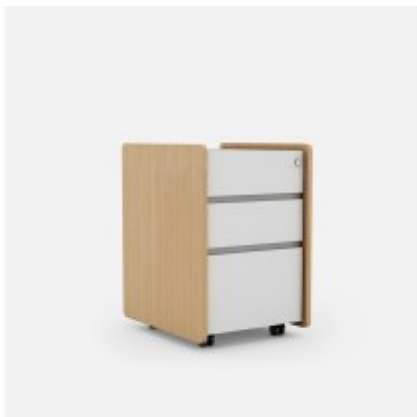

Shop

Executive Chair - ESSEN HB

Meeting table - NEXT

Pedestal - BEL-MP3

Storage - BE-CY03-0821LS

Storage - BESIMPLE- BE-CT-1207

Cabinet - BE-CS01-0808

Cabinet - BE-CB01

Lounge Chair - ANDER

High table - Agil

Folding table - CROSS

Storage - White Board

Storage- DORA

Folding Table - FLEX

Executive Chair - FIT

Storages - HAZY