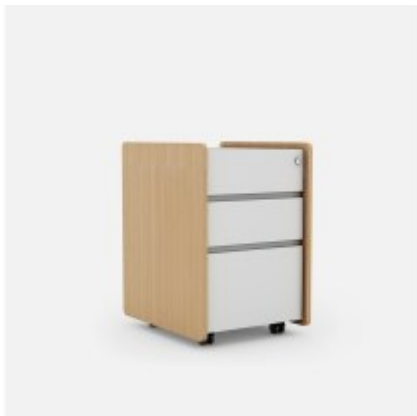

## Shop

**Acoustic Partition Screen**

**Majlis Sofa - GRAY**

**Sofa - NICK**

**STONE Executive Series**

**Executive Chair - BEETLE HB**

**Workstation - SINGLE PERSON**

**Workstation In Open Leg-2 Person (Linear Type)**

**Coffee Table - CT-218A**

**Coffee Table - CT-229-C04**

**MINI Executive Series**

**Soft Seating - SMILE**

**Soft Seating - Moduuli**

**Soft Seating - MIX**

**Sofa - BRIC**

**Meeting Chair - ESSEN MB**

**Executive Chair - ESSEN HB**

**Meeting table - NEXT**

**Pedestal - BEL-MP3**

**Storage + Glass Display**

**Storage - BESIMPLE- BE-CT-1207**

**Cabinet - BE-CS01-0808**

**Cabinet - BE-CB01**

**Lounge Chair - ANDER**