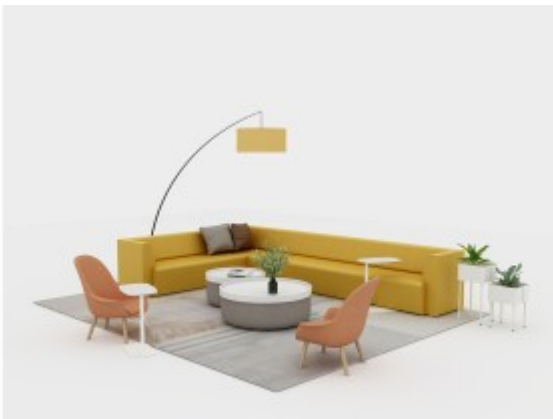

## Shop

**Acoustic Partition Screen**

**Majlis Sofa - GRAY**

**Sofa - NICK**

**STONE Executive Series**

**Executive Chair - BEETLE HB**

**Workstation - SINGLE PERSON**

**Workstation In Open Leg-2 Person (Linear Type)**

**Coffee Table - CT-218A**

**Coffee Table - CT-229-C04**

**MINI Executive Series**

**Soft Seating - SMILE**

**Soft Seating - Moduuli**

**Soft Seating - MIX**

**Sofa - BRIC**

**Meeting Chair - ESSEN MB**