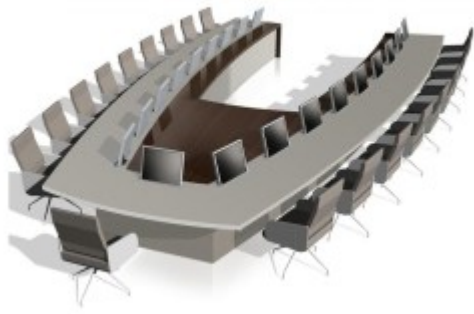

Shop

Leisure chair

High Back Chair - AGT - 6240

High Back Chair - AGT-6226

High Stool - CAT

Round Table - GRAL

Conference Table - Boat

U Shape Conference Table

Pantry Chair - Steel leg

Wooden Back Chair - JINGTU

Smart workstation

Victoria

Mocca

Cloud

Winter

Walnut Luxury