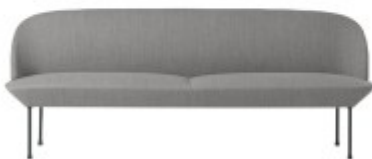

Training Chair- AGT-004C

Training Chair- AGT-128D

Training Chair- AGT-128C

Training Chair- AGT-130C

Sofa - WAVE

Sofa - PUFF

Sofa - PORTO

Sofa - VOGUE HIGH

Sofa - PEASE

Bench - MAGIC

Sofa - HIGHS

Sofa - CUBE

Sofa - VOGUE

Sofa - VIRTES

Sofa - STORM

Sofa - SIF

Sofa - PUDDING

Sofa - PRIMO

Sofa - NORTH

Sofa - MINOS

Sofa - MANTA

Sofa - LUNA

Long Sofa - GRACE

Sofa - GLAMOUR