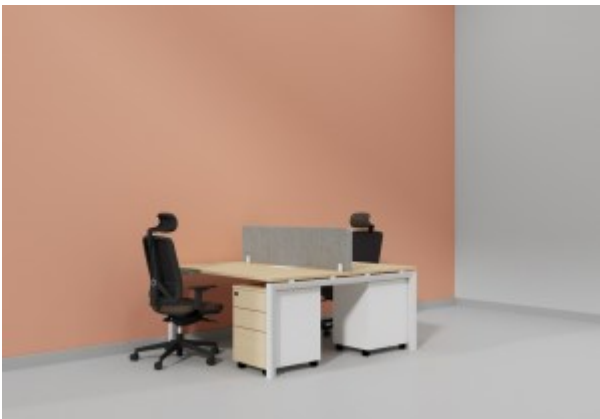

Shop

Waiting Area Seating - INFINITE SIGNATURE PU - LS-529YF

Waiting Area Seating - APEX- LS-533

Waiting Area Seating - TAB- L-W01

Waiting Area Seating - ACE SIGNATURE- L-W02-1

Visitor Chair - VOGUE

Staff Chair - VOGUE-GHB

Workstation In Open Leg-6 Person (Face To Face)

Workstation In Open Leg-4 Person (Face To Face)

Workstation In Open Leg-2 Person (Face To Face)

Under Desk Storages

Low Height lockers

Full Height Metal Lockers