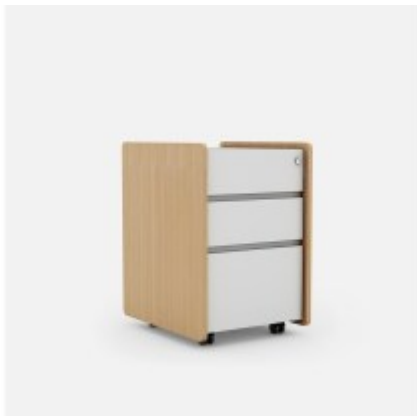

## Shop

**Workstation In Open Leg-2 Person (Linear Type)**

**Coffee Table - CT-218A**

**Coffee Table - CT-229-C04**

**MINI Executive Series**

**Soft Seating - SMILE**

**Soft Seating - Moduuli**

**Soft Seating - MIX**

**Sofa - BRIC**

**Meeting Chair - ESSEN MB**

**Executive Chair - ESSEN HB**

**Meeting table - NEXT**

**Pedestal - BEL-MP3**

**Storage - BE-CY03-0821LS**

**Storage - BESIMPLE- BE-CT-1207**

**Cabinet - BE-CS01-0808**

**Cabinet - BE-CB01**

**Lounge Chair - ANDER**

**High table - Agil**

**Folding table - CROSS**

**Storage - White Board**

**Storage- DORA**

**Folding Table - FLEX**

**Executive Chair - FIT**