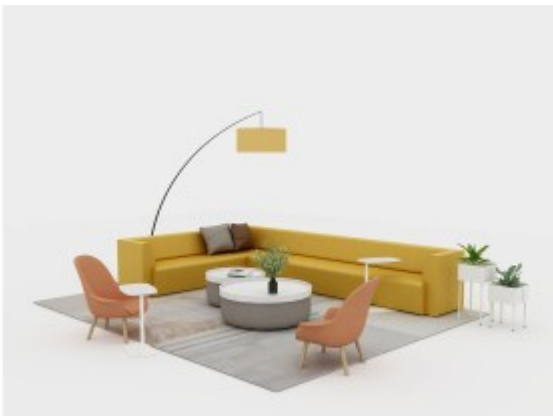

Shop

Meeting Table - CARRERA

Meeting table - DF

Meeting Table - BLOCK

Workstation - Fabric Panel

Workstation - Fabric Panel + Glass

Coffee table- U

Chief Sofa

Executive Meeting Table - MINI

WOW Executive Series

Acoustic Partition Screen

Majlis Sofa - GRAY

Sofa - NICK

STONE Executive Series

Executive Chair - BEETLE HB

Workstation - SINGLE PERSON

Workstation In Open Leg-2 Person (Linear Type)

Coffee Table - CT-218A

Coffee Table - CT-229-C04

MINI Executive Series

Soft Seating - SMILE

Soft Seating - Moduuli

Soft Seating - MIX

Sofa - BRIC