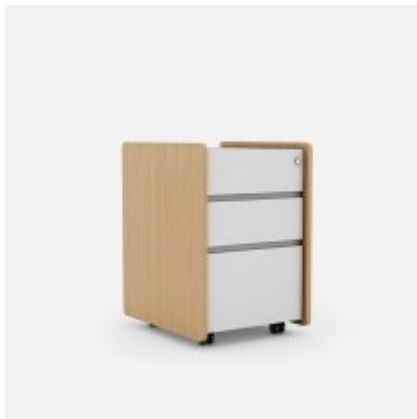

Oxford Brown

Palazo Oak

Pantry Chair - AGT 65PC

Pantry Chair - PP

Pantry Chair - PPM

Pantry Chair - Steel leg

Pantry Table - REC

Pedestal - BEL-MP3