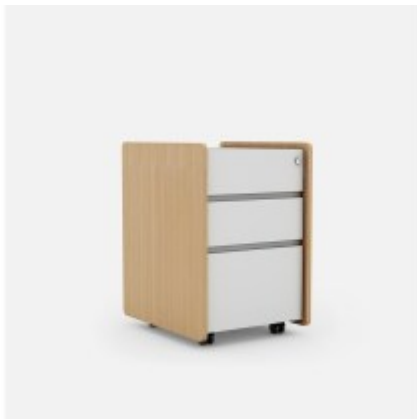

Shop

Movable Partition Screen

Mute Pod- MUSE MP1

Mute Pod - S

Mute Pod - UFO ONMUSE Meeting Room

Mute Pod - UFO ONMUSE Single

Mute Pod - DELUXE L

Mute Pod - DELUXE S

Open Shelf Cabinet

Heavy Duty Industrial Rack

Open Shelving Racks

Oswald Executive Series

Outdoor Dining Chair

Outdoor Furnitures

Oval-Rectangular Meeting Table

Oxford Brown

Palazo Oak

Pantry Chair - AGT 65PC

Pantry Chair - PP

Pantry Chair - PPM

Pantry Chair - Steel leg

Pantry Table - REC

Pedestal - BEL-MP3

Pele Executive Series