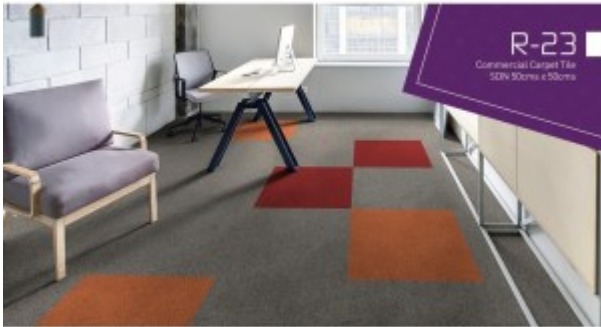

## Shop

**Carpet Tile - R23**

**Meeting Chair - A1800**

**Executive High Back Chair - FK012-A11**

**Meeting Chair - FK007-B12**

**Meeting Chair - B2401-H**

**Executive High Back Chair - FK004-A13**

**Executive High Back Chair - FK011**

**Executive High Back Chair - FK013-A11**

**Medium Back Meeting Chair - HS-606**

**High Back Executive Chair - HS-606**

**Mute Pod - UFO ONMUSE Meeting Room**

**Mute Pod - UFO ONMUSE Single**