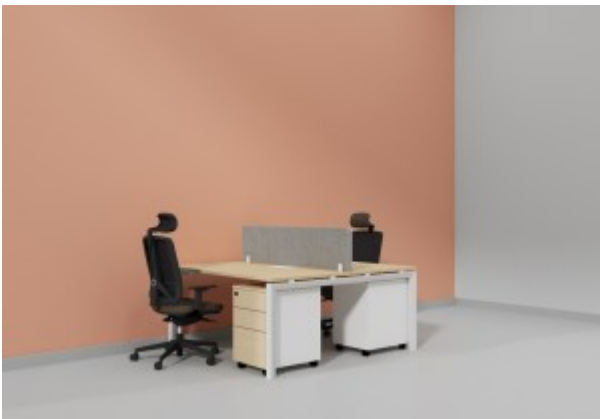

Waiting Area Seating - APEX- LS-533

Waiting Area Seating - TAB- L-W01

Waiting Area Seating - ACE SIGNATURE- L-W02-1

Workstation In Open Leg-6 Person (Face To Face)

Workstation In Open Leg-4 Person (Face To Face)