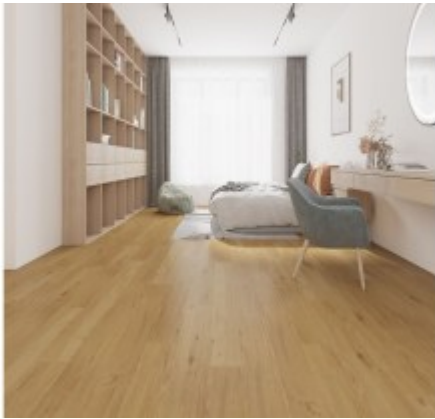

**Corl Silk**

**Chocolate Oak**

**Clay Walnut**

**Black Stone**

**Bare Grey**

**Baltic Oak**

**High Chair - D00321 NEC**

**Meeting Table - Carrera**

**Workstation - Fabric Panel**

**Acoustic Partition Screen**

**Majlis Sofa - GRAY**

**Sofa - NICK**

**STONE Executive Series**

**Executive Chair - BEETLE HB**

**Workstation In Open Leg-2 Person (Linear Type)**