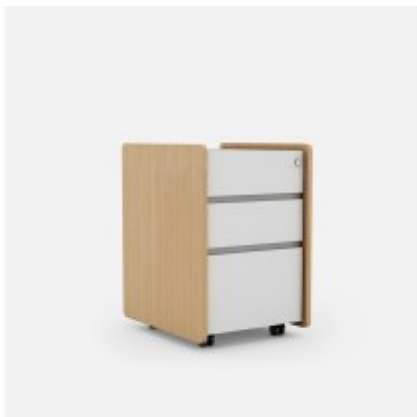

Shop

Executive Chair - ESSEN HB

Meeting table - NEXT

Pedestal - BEL-MP3

Storage + Glass Display

Storage - BESIMPLE- BE-CT-1207

Cabinet - BE-CS01-0808

Cabinet - BE-CB01

Lounge Chair - ANDER

High table - Agil

Folding table - CROSS

Storage - White Board

Storage- DORA

Folding Table - FLEX

Executive Chair - FIT

Storages - HAZY