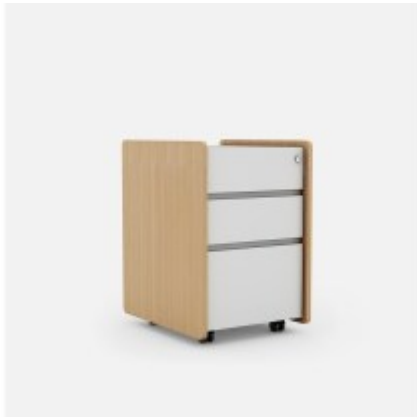

Oxford Brown

Palazo Oak

Pantry Chair - AGT 65PC

Pantry Chair - PP

Pantry Chair - PPM

Pantry Chair - Steel leg

Pantry Table - REC

Pedestal - BEL-MP3