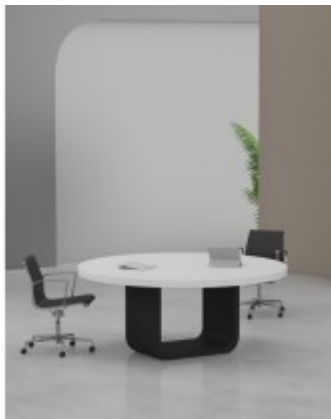

Glossy Paint Finish Round Table