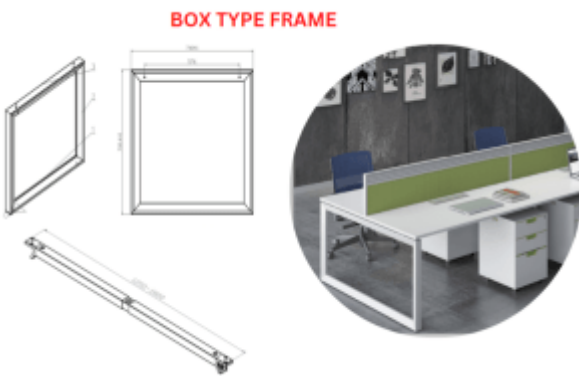

Meeting Chair - AGT104M

SLANT TYPE FRAME

Metal Frame - Slant Type

Metal Frame - U Type

Metal Frame - Box Type

Visitor Chair - AGT-BONI