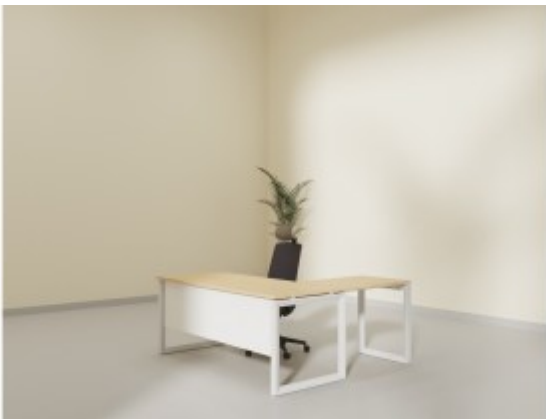

Journey Cabinet

Kaler Executive Series

Kassett Executive Series

L Shape manager desk-Box/U leg

L Shape Manager Desk-Slant Leg

L Shape manager desk-Sleek Box leg

L Shape Team Lead Desk

L Shaped Executive Desk

L Shaped Height Adjustable Desk

Leather High Back - AGT-BONIH B

Leather Medium Back - AGT-BONIM B

Leather Meeting Chair - 102B

Leather Visitor Chair - 102J

Long Sofa - GRACE

Louis Executive Series

Lounge Chair - AGT-6120