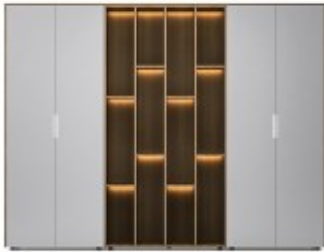

Shop

High Table - DINA

High table - Volta-BT-2010

HPL Lockers

iMedia

Integrated Series Socket

Ivory

Jin Executive Series

Journey Cabinet

Kaler Executive Series

Kassett Executive Series

L Shape manager desk-Box/U leg

L Shape Manager Desk-Slant Leg

L Shape manager desk-Sleek Box leg

L Shape Team Lead Desk

L Shaped Executive Desk

L Shaped Height Adjustable Desk

Leather High Back - AGT-BONIH B

Leather Medium Back - AGT-BONIM B

Leather Meeting Chair - 102B

Leather Visitor Chair - 102J

Long Sofa - GRACE

Louis Executive Series

Lounge Chair - AGT-6120