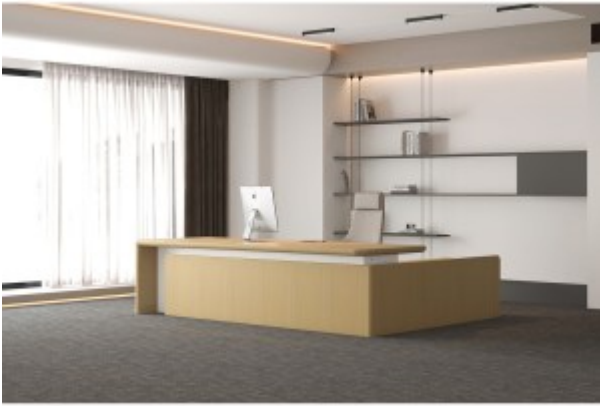

Shop

High Table - DINA

High table - Volta-BT-2010

HPL Lockers

iMedia

Integrated Series Socket

Ivory

Jin Executive Series

L Shaped Height Adjustable Desk

Leather High Back - AGT-BONIH B

Leather Medium Back - AGT-BONIM B

Leather Meeting Chair - 102B

Leather Visitor Chair - 102J

Long Sofa - GRACE

Louis Executive Series

Lounge Chair - AGT-6120