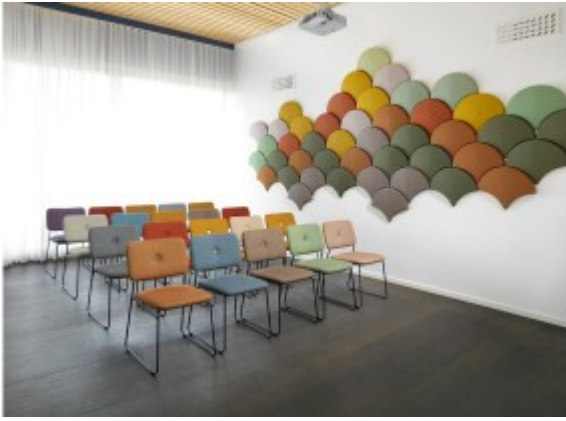

Outdoor Dining Chair

Executive Dining Chair - WAFFLE

High Stool - VENEZIA

Dining Chair - UP

Dining Chair - SILK

High Stool - SHADE

Dining Chair - ROME

Dining Chair - POLKA