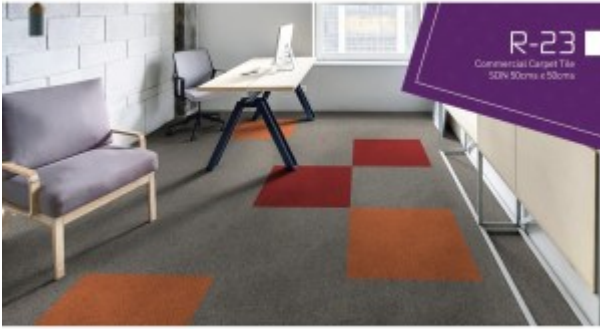

Shop

Manager Desk - MODERN

Training Desk - TB 2095

Carpet Tile - KEPLER

Carpet Tile - R23

Meeting Chair - A1800

Executive High Back Chair - FK012-A11

Meeting Chair - FK007-B12

Meeting Chair - B2401-H

Executive High Back Chair - FK004-A13

Executive High Back Chair - FK011

Executive High Back Chair - FK013-A11

Medium Back Meeting Chair - HS-606