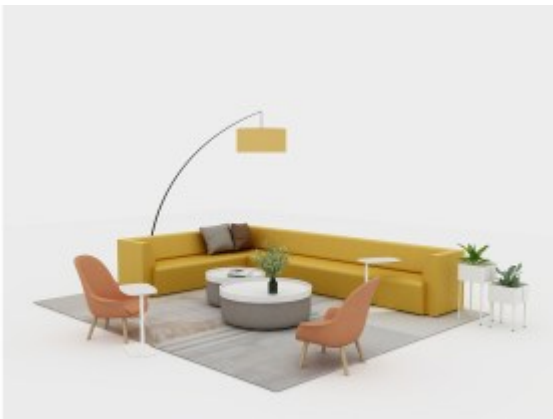

Shop

Chocolate Oak

Clay Walnut

Black Stone

Bare Grey

Baltic Oak

High Chair - D00321 NEC

Meeting Table - CARRERA

Workstation - Fabric Panel

Acoustic Partition Screen

Majlis Sofa - GRAY

Sofa - NICK

STONE Executive Series

Executive Chair - BEETLE HB

Workstation In Open Leg-2 Person (Linear Type)

Coffee Table - CT-218A

Coffee Table - CT-229-C04

Soft Seating - SMILE

Soft Seating - Moduuli

Soft Seating - MIX

Sofa - BRIC

Meeting Chair - ESSEN MB

Executive Chair - ESSEN HB

Meeting table - NEXT