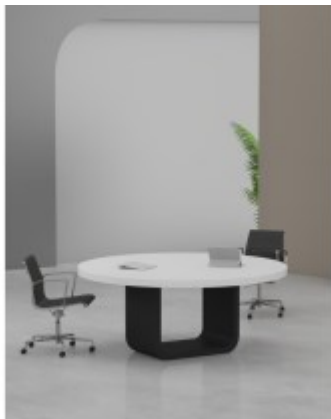

Shop

Glass Coffee table

High Table - Customized

Visitor Chair - PMX-VC

Staff Chair - PMX-MB

Executive Chair - PMX-HB

Dining Chair - DC-012

Dining Table - AGT-RT-272

Dining Chair - DC-021

Dining Chair - AGT-DC028

Mute Pod - L

Mute Pod - M

Mute Pod - DELUXE L

Mute Pod - DELUXE S

Mute Pod - S

Glossy Paint Finish Round Table

Glossy Paint Finish Conference Table

Glossy Paint Finish Meeting Table

Open Shelf Cabinet

Workstation in Slant Leg-6 Person (Face To Face)

Workstation in Slant Leg-4 Person (Face To Face)

Workstation in Slant Leg-2 Person (Face To Face)