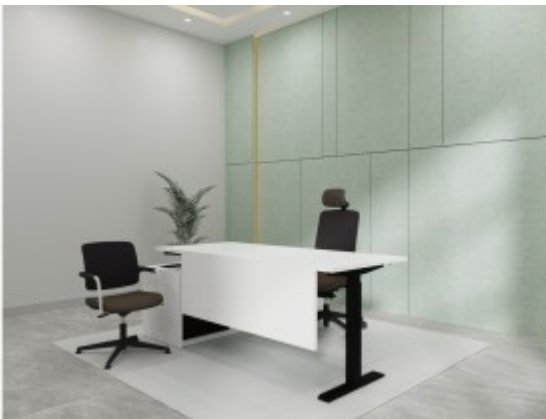

Lounge Chair - WALL

Lounge Chair - WARM

Lounge Seating - HONOLULU

Low Height lockers

Majlis Sofa - GRAY

Manager Desk - MODERN

Manager Desk-Height adjustable type 1

Manager Desk-Height Adjustable Type 2