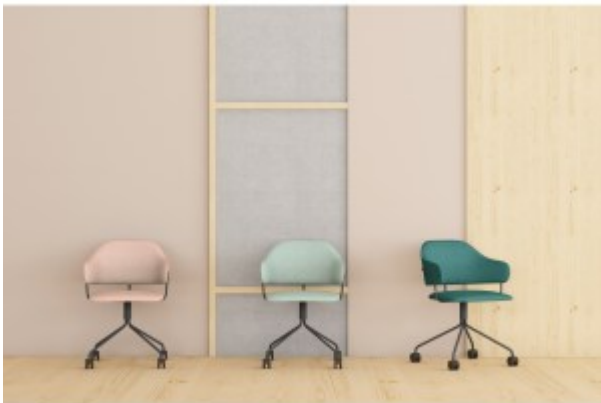

Lounge Chair - CABBAGE

Lounge Chair - BERN

Arm Chair - BERLIN

Arm Chair - BEES

High Stool - CLAY

Arm Chair - CLAY

Arm Chair-BUBBLE S

Arm Chair-BUBBLE

Arm Chair-BRACKET

Executive Sofa - ELEGANT

Curved Sofa Combined

Wooden Cabinets

Full Height Cupboard 4 Shelves

Meeting Table-JT-2136

Medium Back Chair - Ergohuman

Dining Chair-AGT-1C