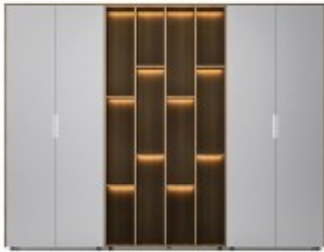

## Shop

**Glossy Paint Finish Meeting Table**

**Open Shelf Cabinet**

**Workstation in Slant Leg-6 Person (Face To Face)**

**Workstation in Slant Leg-4 Person (Face To Face)**

**Workstation in Slant Leg-2 Person (Face To Face)**

**Action 2 Executive Series**

**Action 1 Executive Series**

**Better Conference table**

**Deal Executive Series**

**Deep Executive Series**

**Decisif Executive Series**

**Eddy Executive Series**

**Jin Executive Series**

**Journey Cabinet**

**Metalli Executive Series**

**Oswald Executive Series**

**Pele Executive Series**

**Power Executive Series**

**RAY Executive Series**

**YU Executive Series**

**Planter Cabinet**