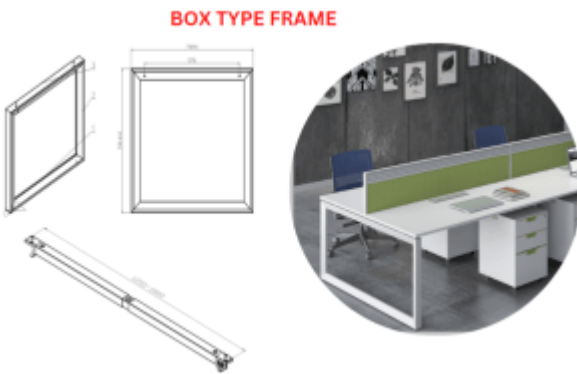

Shop

Metal Frame - U Type

Metal Frame - Box Type

Visitor Chair - AGT-BONI

Coffee Table - CT-296

Coffee Table - CT21049

Round PDU

Pantry Table - REC

Coffee Table - MESH

Sofa - LINE

Curved Sofa

Customized Seating

Single Sofa - BASE2