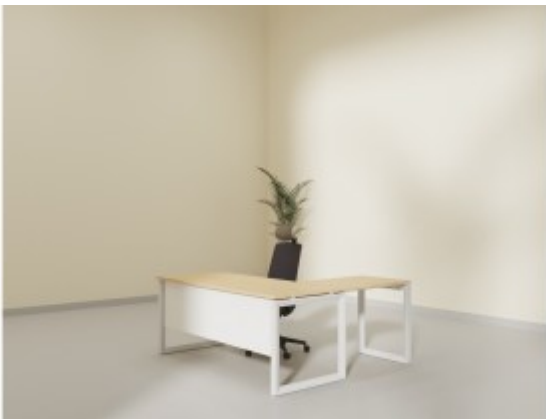

Shop

Lounge Chair - WALL

Lounge Chair - SHELLY

Executive Chair- STAR HB

Sofa - CLASSIC

Sofa - SIENA

Sofa - MARSALA

Sofa - ARC

Sofa - KAMILO

Sofa - BLOCKS

Sofa - RIPPLE

Sofa - PACKARD

Sofa - BAND

L Shaped Height Adjustable Desk

L Shape Team Lead Desk

Visitor Chair - HS-813