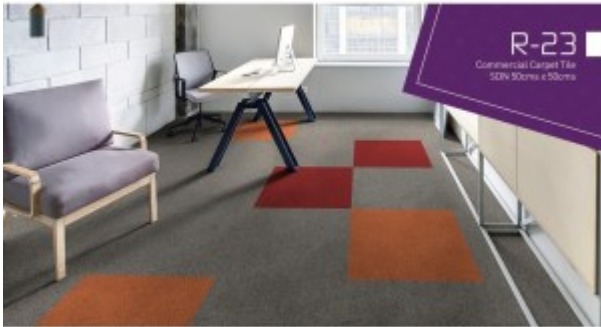

Shop

Carpet Tile - R23

Meeting Chair - A1800

Executive High Back Chair - FK012-A11

Meeting Chair - B2401-H

Executive High Back Chair - FK004-A13

Executive High Back Chair - FK011

Executive High Back Chair - FK013-A11

Medium Back Meeting Chair - HS-606

High Back Executive Chair - HS-606

Mute Pod - UFO ONMUSE Meeting Room

Mute Pod - UFO ONMUSE Single

Dual Benching Height Adjustable Frame Only - DHADW / DHADB