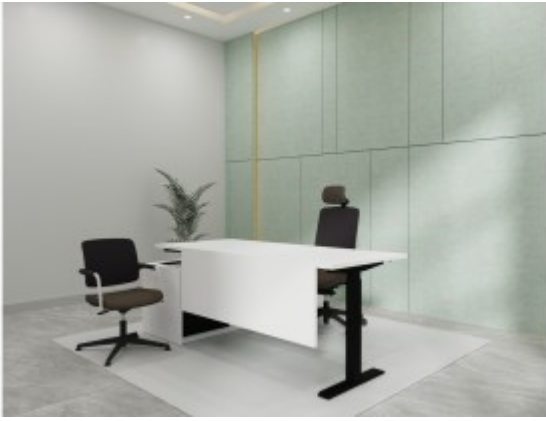

Meeting Chair- Dream

Foldable Training Table - AGT-BSN-TT

Wooden Mobile Pedestal- WPR (Rochel White)

Wooden Mobile Pedestal- WPS (Splendor)

Wooden Mobile Pedestal - WPW (White)

Dual Benching Height Adjustable Desk

L Shape Manager Desk-Slant Leg

L Shape manager desk-Box/U leg

Manager Desk-Height Adjustable Type 2

Manager Desk-Height adjustable type 1

Team Lead Desk-Height adjustable

High Stool - COMFORT

High Stool- POLKA