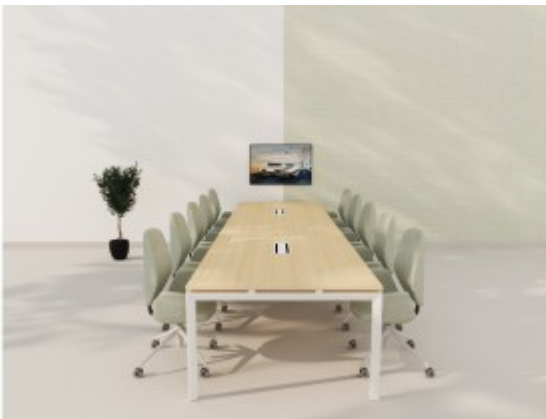

Waiting Area Seating - ACE SIGNATURE- L-W02-1

Visitor Chair - VOGUE

Staff Chair - VOGUE-GHB

Workstation In Open Leg-6 Person (Face To Face)

Workstation In Open Leg-4 Person (Face To Face)

Workstation In Open Leg-2 Person (Face To Face)

Folding Tables - LUX

Meeting Table In Open Leg

Sofa - BOBO

Training Chair- AGT-006C

High Chair- AGT-005C