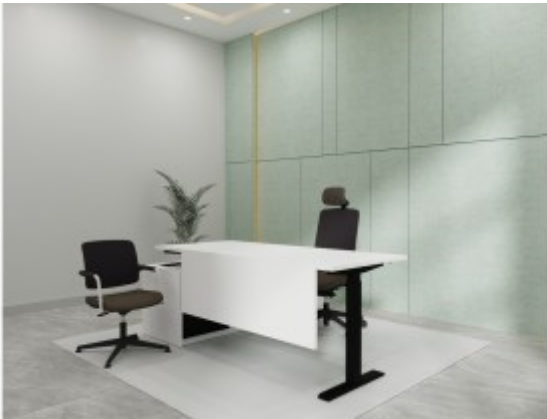

Shop

Low Height lockers

Majlis Sofa - GRAY

Manager Desk - MODERN

Manager Desk-Height adjustable type 1

Manager Desk-Height Adjustable Type 2

Manager Desk-Height Adjustable Type 3

Medical Waiting Arm Chair : LJ-R70385

Medium Back Chair - BONMB

Medium Back Chair - Ergohuman

Medium Back Meeting Chair - HS-606

Meeting Chair - AGT104M

Meeting Chair - AGT-90027

Meeting Chair - AGT-A-02M

Meeting Chair - ESSEN MB

High Back Leather Board Room Chair

Meeting Chair - ORIENTAL HB