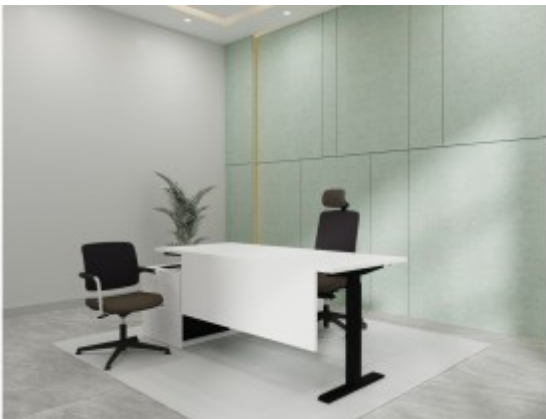

**High Stool Chair-B1827**

**Meeting Chair- Dream**

**Foldable Training Table - AGT-BSN-TT**

**Wooden Mobile Pedestal- WPR (Rochel White)**

**Wooden Mobile Pedestal- WPS (Splendor)**

**Wooden Mobile Pedestal - WPW (White)**

**Dual Benching Height Adjustable Desk**

**L Shape Manager Desk-Slant Leg**

**L Shape manager desk-Box/U leg**

**Manager Desk-Height Adjustable Type 2**

**Manager Desk-Height adjustable type 1**

**Team Lead Desk-Height adjustable**