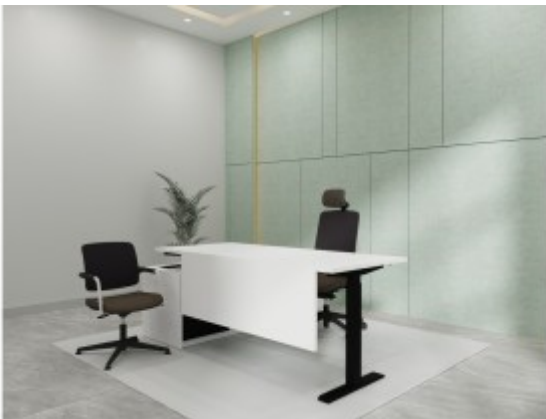

Shop

Arm Chair-BUBBLE S

Arm Chair-BUBBLE

Arm Chair-BRACKET

Executive Sofa - ELEGANT

Curved Sofa Combined

Wooden Cabinets

Full Height Cupboard 4 Shelves

Meeting Table-JT-2136

Medium Back Chair - Ergohuman

Dining Chair-AGT-1C

Training Chair- AGT-130D

Training Chair-S1710-1

Dining Chair-8178FB

Executive Sofa - HUG

Executive Visitor Chair

L Shape Manager Desk-Slant Leg

L Shape manager desk-Box/U leg

Manager Desk-Height Adjustable Type 2

Manager Desk-Height adjustable type 1

Team Lead Desk-Height adjustable

High Stool - COMFORT

High Stool- POLKA