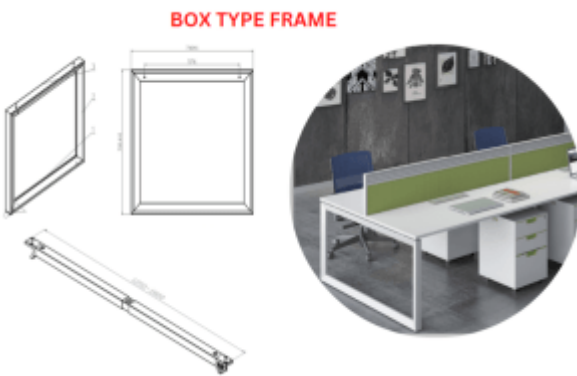

Shop

Meeting Chair - ORIENTAL HB

Meeting Chair - AGT104M

SLANT TYPE FRAME

Metal Frame - Slant Type

Metal Frame - U Type

Metal Frame - Box Type

Visitor Chair - AGT-BONI

Coffee Table - CT-296

Coffee Table - CT21049

Round PDU

Pantry Table - REC

Coffee Table - MESH

Sofa - LINE