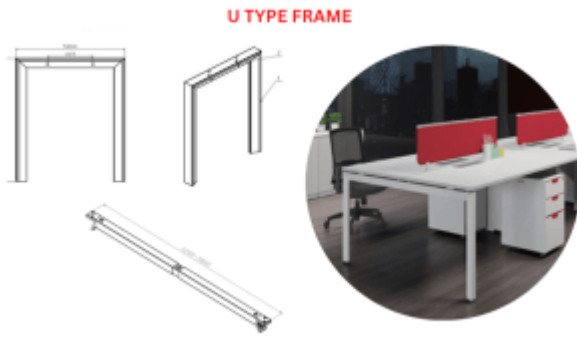

Shop

Meeting Chair - ORIENTAL HB

Meeting Chair - AGT104M

SLANT TYPE FRAME

Metal Frame - Slant Type

Metal Frame - U Type

Metal Frame - Box Type

Visitor Chair - AGT-BONI

Coffee Table - CT-296

Coffee Table - CT21049

Round PDU

Pantry Table - REC

Coffee Table - MESH

Sofa - LINE