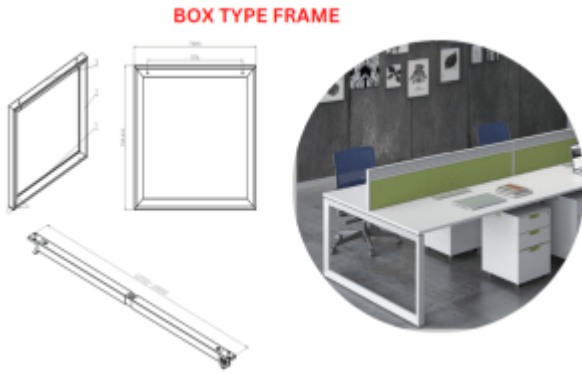

Shop

Wire Skeleton - CRW / CRB

Metal Beams

Cable Tray - CTW / CTB

Metal Frame - Box Type

Metal Frame - U Type

Wireless Charger - WCW

Round Table Metal Base

Dual Open Conference Cable Cover - DFW / DFB

Straight PDU- LPDUW / LPDUB

SLANT TYPE FRAME

Metal Frame - Slant Type

PDU - FLIP COVER

Melamine Table top

Height Adjustable Laptop Table-UP 2302

POP UP Series PDU

FLIP PDU

Workstation - Fabric Panel + Glass

Wooden Mobile Pedestal - WPW (White)

Wooden Mobile Pedestal- WPS (Splendor)

Wooden Mobile Pedestal- WPR (Rochel White)

Staff Chair - WENDY HB - 830A

High Stool- POLKA