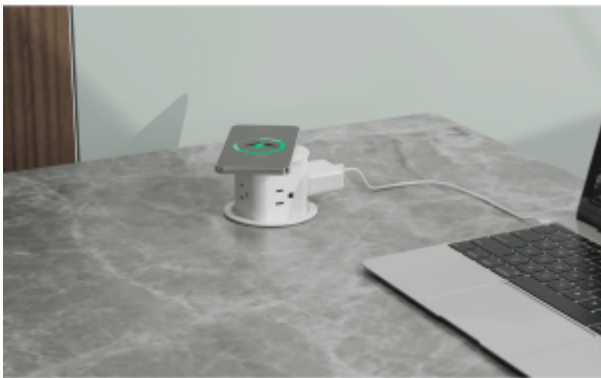

Shop

Wire Skeleton - CRW / CRB

Metal Beams

Cable Tray - CTW / CTB

Metal Frame - Box Type

Metal Frame - U Type

Wireless Charger - WCW

Round Table Metal Base

Dual Open Conference Cable Cover - DFW / DFB

Straight PDU- LPDUW / LPDUB

SLANT TYPE FRAME

Metal Frame - Slant Type

PDU - FLIP COVER

Melamine Table top

Height Adjustable Laptop Table-UP 2302

POP UP Series PDU

FLIP PDU

Workstation - Fabric Panel + Glass

Wooden Mobile Pedestal - WPW (White)

Wooden Mobile Pedestal- WPS (Splendor)

Wooden Mobile Pedestal- WPR (Rochel White)

Staff Chair - WENDY HB - 830A

High Stool- POLKA