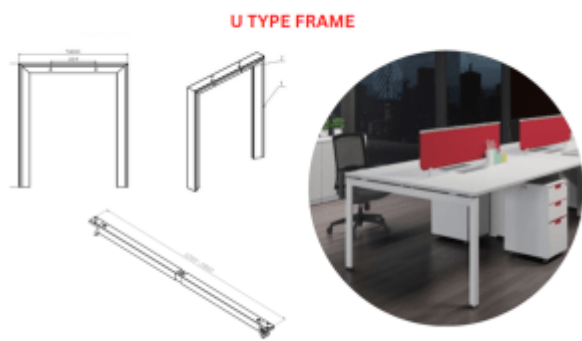

Shop

Wire Skeleton - CRW / CRB

Metal Beams

Cable Tray - CTW / CTB

Metal Frame - Box Type

Metal Frame - U Type

Wireless Charger - WCW

Round Table Metal Base

Dual Open Conference Cable Cover - DFW / DFB

Straight PDU- LPDUW / LPDUB

SLANT TYPE FRAME

Metal Frame - Slant Type

PDU - FLIP COVER

Melamine Table top

Height Adjustable Laptop Table-UP 2302

POP UP Series PDU

FLIP PDU

Workstation - Fabric Panel + Glass

Wooden Mobile Pedestal - WPW (White)

Wooden Mobile Pedestal- WPS (Splendor)

Wooden Mobile Pedestal- WPR (Rochel White)

Staff Chair - WENDY HB - 830A

High Stool- POLKA