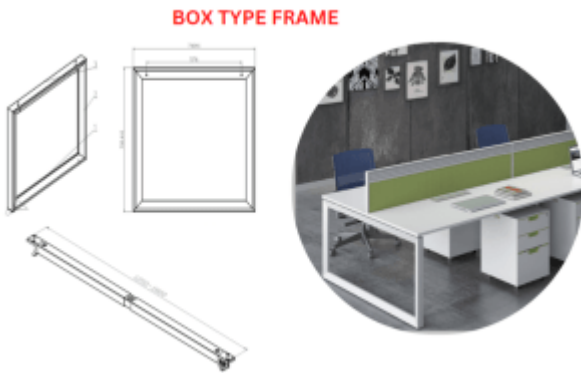

Shop

Training Chair- HUYE

Waiting Bench - APEX

Sofa - MOZSLEEK

Flip Cover Series

Flip Cover Series - FW / FB

Wire Skeleton - CRW / CRB

Metal Beams

Cable Tray - CTW / CTB

Metal Frame - Box Type

Metal Frame - U Type

Wireless Charger - WCW

Round Table Metal Base

Dual Open Conference Cable Cover - DFW / DFB

Straight PDU- LPDUW / LPDUB

SLANT TYPE FRAME

Metal Frame - Slant Type

PDU - FLIP COVER

Melamine Table Tops

Height Adjustable Laptop Table-UP 2302

High Stool - FORM

POP UP Series PDU

FLIP PDU

Workstation - Fabric Panel + Glass