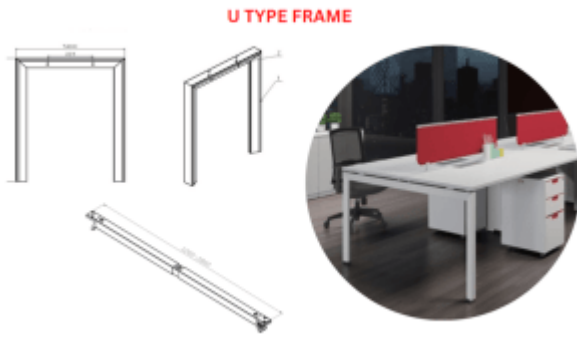

Shop

Training Chair- HUYE

Waiting Bench - APEX

Sofa - MOZSLEEK

Flip Cover Series

Flip Cover Series - FW / FB

Wire Skeleton - CRW / CRB

Metal Beams

Cable Tray - CTW / CTB

Metal Frame - Box Type

Metal Frame - U Type

Wireless Charger - WCW

Round Table Metal Base

Dual Open Conference Cable Cover - DFW / DFB

Straight PDU- LPDUW / LPDUB

SLANT TYPE FRAME

Metal Frame - Slant Type

PDU - FLIP COVER

Melamine Table Tops

Height Adjustable Laptop Table-UP 2302

High Stool - FORM

POP UP Series PDU

FLIP PDU

Workstation - Fabric Panel + Glass