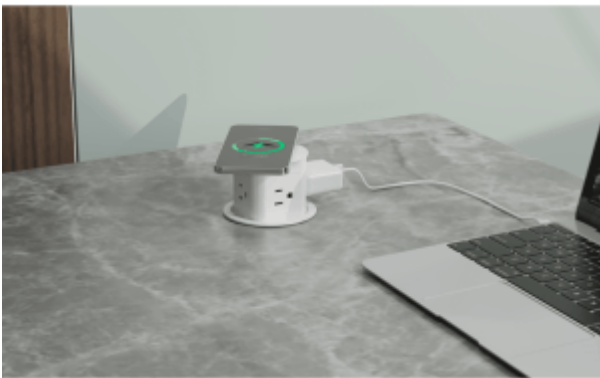

Metal Frame - Slant Type

PDU - FLIP COVER

Melamine Table Tops

Height Adjustable Laptop Table-UP 2302

High Stool - FORM

POP UP Series PDU

FLIP PDU

Workstation - Fabric Panel + Glass