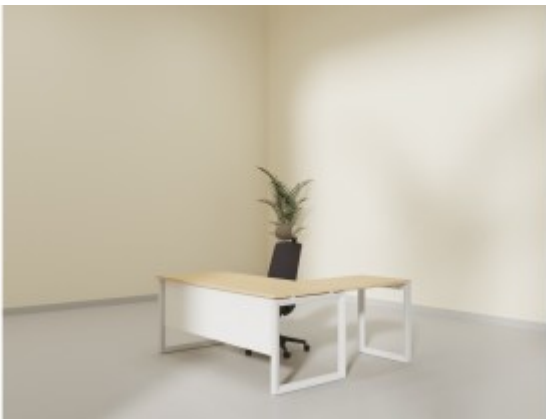

## Shop

**Sofa - BLOCKS**

**Sofa - RIPPLE**

**Sofa - PACKARD**

**Sofa - BAND**

**L Shaped Height Adjustable Desk**

**L Shape Team Lead Desk**

**Visitor Chair - HS-813**

**Visitor Chair - HS-603**

**Auditorium Chair - ARCADIA PLUS LS20603**

**Leather Medium Back - AGT-BONIMB**

**Leather High Back - AGT-BONIHB**

**High Stool- AGT-JD**

**High Round Table**

**Glass Coffee table**