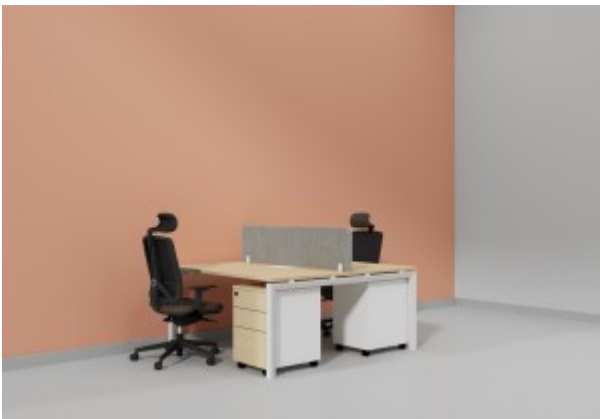

Waiting Area Seating - ACE SIGNATURE- L-W02-1

Visitor Chair - VOGUE

Staff Chair - VOGUE-GHB

Workstation In Open Leg-6 Person (Face To Face)

Workstation In Open Leg-4 Person (Face To Face)

Workstation In Open Leg-2 Person (Face To Face)