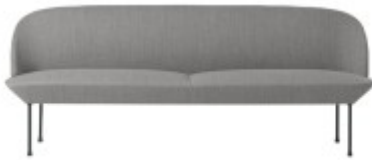

Shop

Training Chair- AGT-004C

Training Chair- AGT-128D

Training Chair- AGT-128C

Training Chair- AGT-130C

Sofa - WAVE

Sofa - PUFF

Sofa - PORTO

Sofa - VOGUE HIGH

Sofa - PEASE

Bench - MAGIC

Sofa - HIGHS

Sofa - CUBE

Sofa - VOGUE

Sofa - VIRTES

Sofa - STORM

Sofa - SIF

Sofa - PUDDING

Sofa - PRIMO

Sofa - NORTH

Sofa - MINOS

Sofa - MANTA

Sofa - LUNA

Long Sofa - GRACE

Sofa - GLAMOUR