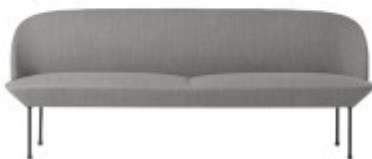

Shop

High Chair- AGT-005C

Training Chair- AGT-004C

Training Chair- AGT-128D

Training Chair- AGT-128C

Training Chair- AGT-130C

Sofa - WAVE

Sofa - PUFF

Sofa - PORTO

Sofa - VOGUE HIGH

Sofa - PEASE

Bench - MAGIC

Sofa - HIGHS

Sofa - CUBE

Sofa - VOGUE

Sofa - VIRTES

Sofa - STORM

Sofa - SIF

Sofa - PUDDING

Sofa - PRIMO

Sofa - NORTH

Sofa - MINOS

Sofa - MANTA

Sofa - LUNA

Long Sofa - GRACE