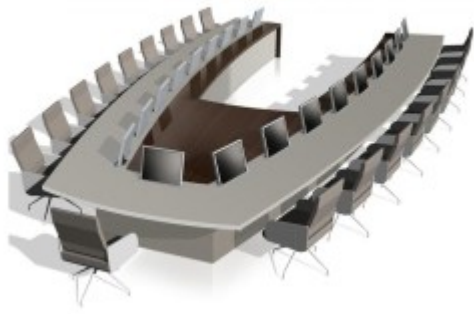

Shop

Smart workstation

Wooden Back Chair - JINGTU

Pantry Chair - Steel leg

U Shape Conference Table

Conference Table - Boat

Round Table - GRAL

High Stool - CAT

High Back Chair - AGT-6226

High Back Chair - AGT - 6240

Leisure chair

Lounge Chair - CAT

Pantry Chair - PP

Training Chair - AGT 65TC

Pantry Chair - AGT 65PC

High Chair - AGT 65HC

Chair accessories

Outdoor Furnitures

Single Sofa - BASE1

Single Sofa - BASE2

Customized Seating

Curved Sofa

Sofa - LINE

Coffee Table - MESH

Pantry Table - REC