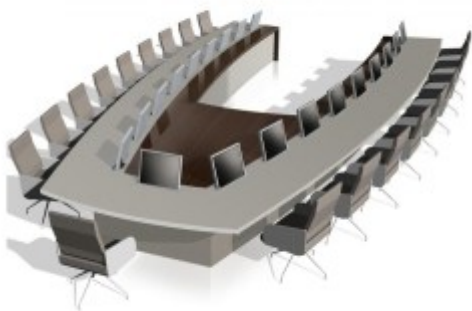

Shop

Wooden Back Chair - JINGTU

Pantry Chair - Steel leg

U Shape Conference Table

Conference Table - BOAT

Round Table - GRAL

High Stool - CAT

High Back Chair - AGT-6226

Outdoor Furnitures

Single Sofa - BASE1

Single Sofa - BASE2

Customized Seating

Curved Sofa

Sofa - LINE

Coffee Table - MESH

Pantry Table - REC