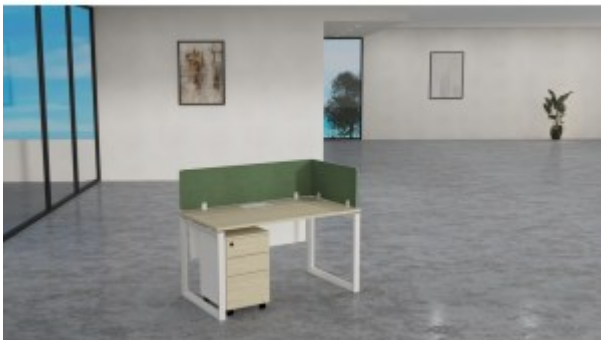

**Visitor Chair- Butterfly**

**Coffee Table - AGT-C-01**

**Coffee Table - AGT-540**

**Coffee Table - RAM**

**Coffee Table- AGT-217- S07**

**Coffee Table - AGT-294B**

**Coffee Table - AGT-562**

**Coffee Table - AGT-225**

**Coffee Table - AGT-290ABY12**

**Coffee Table - AGT-311AB**

**Meeting table in Loop leg**

**Workstation in loop leg-Single person**

**Workstation in loop leg- Linear type**

**Workstation in loop leg-2 Person (Face To Face)**