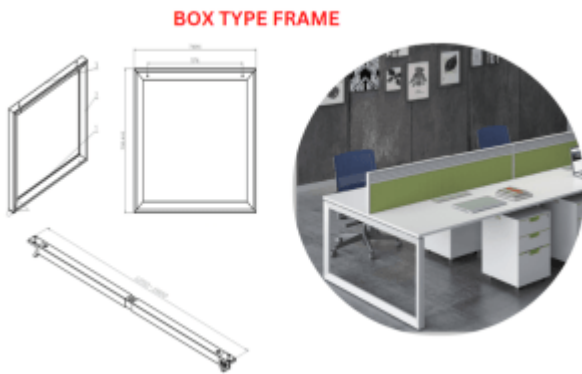

## Shop

**Metal Frame - Box Type**

**Visitor Chair - AGT-BONI**

**Coffee Table - CT-296**

**Coffee Table - CT21049**

**Round PDU**

**Pantry Table - REC**

**Coffee Table - MESH**

**Sofa - LINE**

**Curved Sofa**

**Customized Seating**

**Single Sofa - BASE2**

**Single Sofa - BASE1**