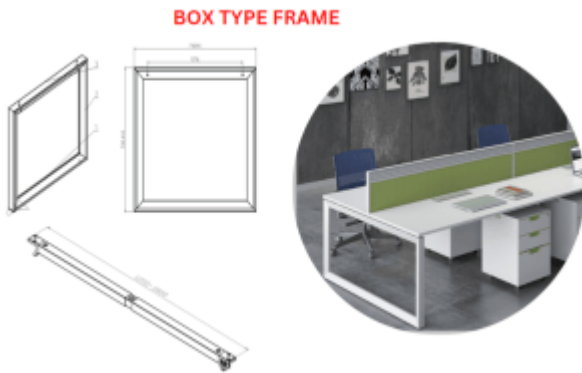

Shop

Meeting Table - Carrera

Glass top Meeting table - DF

Meeting table - DF

Meeting table - NEXT

Meeting Table - Slant Leg

Meeting table in Loop leg

Meeting Table In Open Leg

Meeting Table- SUNNY

Meeting Table-JT-2136

Melamine Table top

Metal Beams

Metal Frame - Box Type

SLANT TYPE FRAME

Metal Frame - Slant Type

U TYPE FRAME