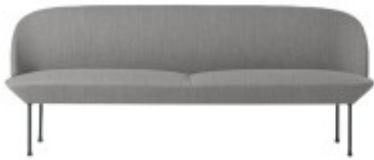

Shop

Bench - MAGIC

Sofa - HIGHS

Sofa - CUBE

Sofa - VOGUE

Sofa - VIRTES

Sofa - STORM

Sofa - SIF

Sofa - PUDDING

Sofa - PRIMO

Sofa - NORTH

Sofa - MINOS

Sofa - MANTA

Sofa - LUNA

Long Sofa - GRACE

Sofa - GLAMOUR

Dining Table - WESTERN