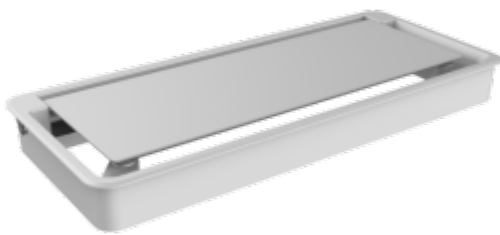

## Shop

**High Back Leather Board Room Chair**

**Integrated Series Socket**

**Wire Skeleton - CRW / CRB**

**Cable Tray - CTW / CTB**

**Flip Cover Series - FW / FB**

**Flip Cover Series**

**Dual Open Conference Cable Cover - DFW / DFB**

**Wireless Charger - WCW**

**Rotary Series Socket**

**FLIP PDU**

**Straight PDU- LPDUW / LPDUB**

**Leisure Series 3 Socket**

**POP UP Series PDU**

**Kaler Executive Series**

**Kassett Executive Series**

**Height Adjustable Executive Series- MUSE**

**Econ Executive Series**

**Noah Executive Series**

**Fabio Executive Series**

**Louis Executive Series**

**Height adjustable Executive desk**

**Eucalyptus Executive Series**