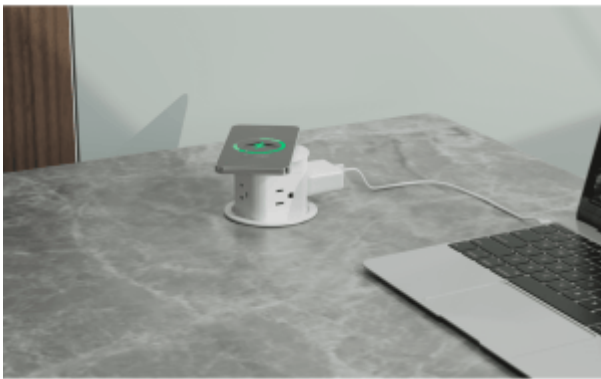

## Shop

**Coffee Table - AGT-562**

**Coffee Table - AGT-225**

**Coffee Table - AGT-290ABY12**

**Coffee Table - AGT-311AB**

**Meeting table in Loop leg**

**Workstation in loop leg-Single person**

**Workstation in loop leg- Linear type**

**Cable Tray - CTW / CTB**

**Flip Cover Series - FW / FB**

**Flip Cover Series**

**Dual Open Conference Cable Cover - DFW / DFB**

**Wireless Charger - WCW**

**Rotary Series Socket**

**FLIP PDU**

**Straight PDU- LPDUW / LPDUB**

**Leisure Series 3 Socket**

**POP UP Series PDU**

**Kaler Executive Series**

**Kassett Executive Series**

**Height Adjustable Executive Series- MUSE**

**Econ Executive Series**

**Noah Executive Series**

**Fabio Executive Series**