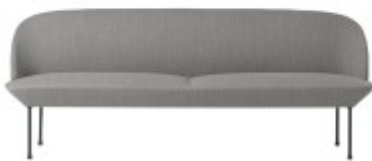

Shop

Training Chair- AGT-128C

Training Chair- AGT-130C

Sofa - WAVE

Sofa - PUFF

Sofa - PORTO

Sofa - VOGUE HIGH

Sofa - PEASE

Bench - MAGIC

Sofa - HIGHS

Sofa - CUBE

Sofa - VOGUE

Sofa - VIRTES

Sofa - STORM

Sofa - SIF

Sofa - PUDDING

Sofa - PRIMO

Sofa - NORTH

Sofa - MINOS

Sofa - MANTA

Sofa - LUNA

Long Sofa - GRACE

Sofa - GLAMOUR

Lounge Chair - WARM