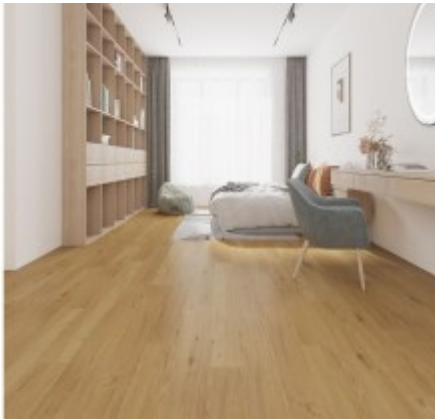

Chocolate Oak