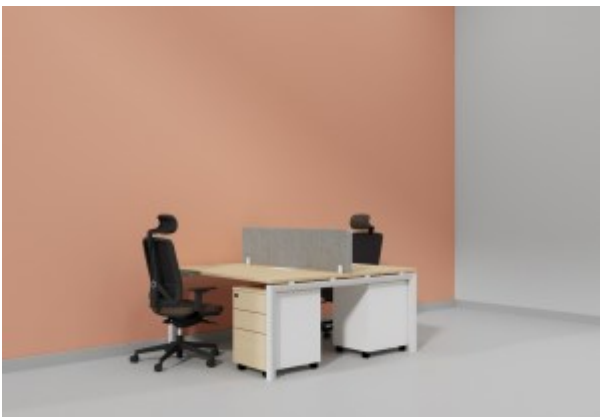

Shop

Workstation in loop leg-6 Person (Face To Face)

Workstation in loop leg-Single person

Workstation In Open Leg-2 Person (Face To Face)

Workstation In Open Leg-2 Person (Linear Type)

Workstation In Open Leg-4 Person (Face To Face)

Workstation In Open Leg-6 Person (Face To Face)

Workstation in Slant Leg-2 Person (Face To Face)

Workstation in Slant Leg-4 Person (Face To Face)

Workstation in Slant Leg-6 Person (Face To Face)

Workstation with side utility

Workstations with Partition

WOW Executive Series

YU Executive Series